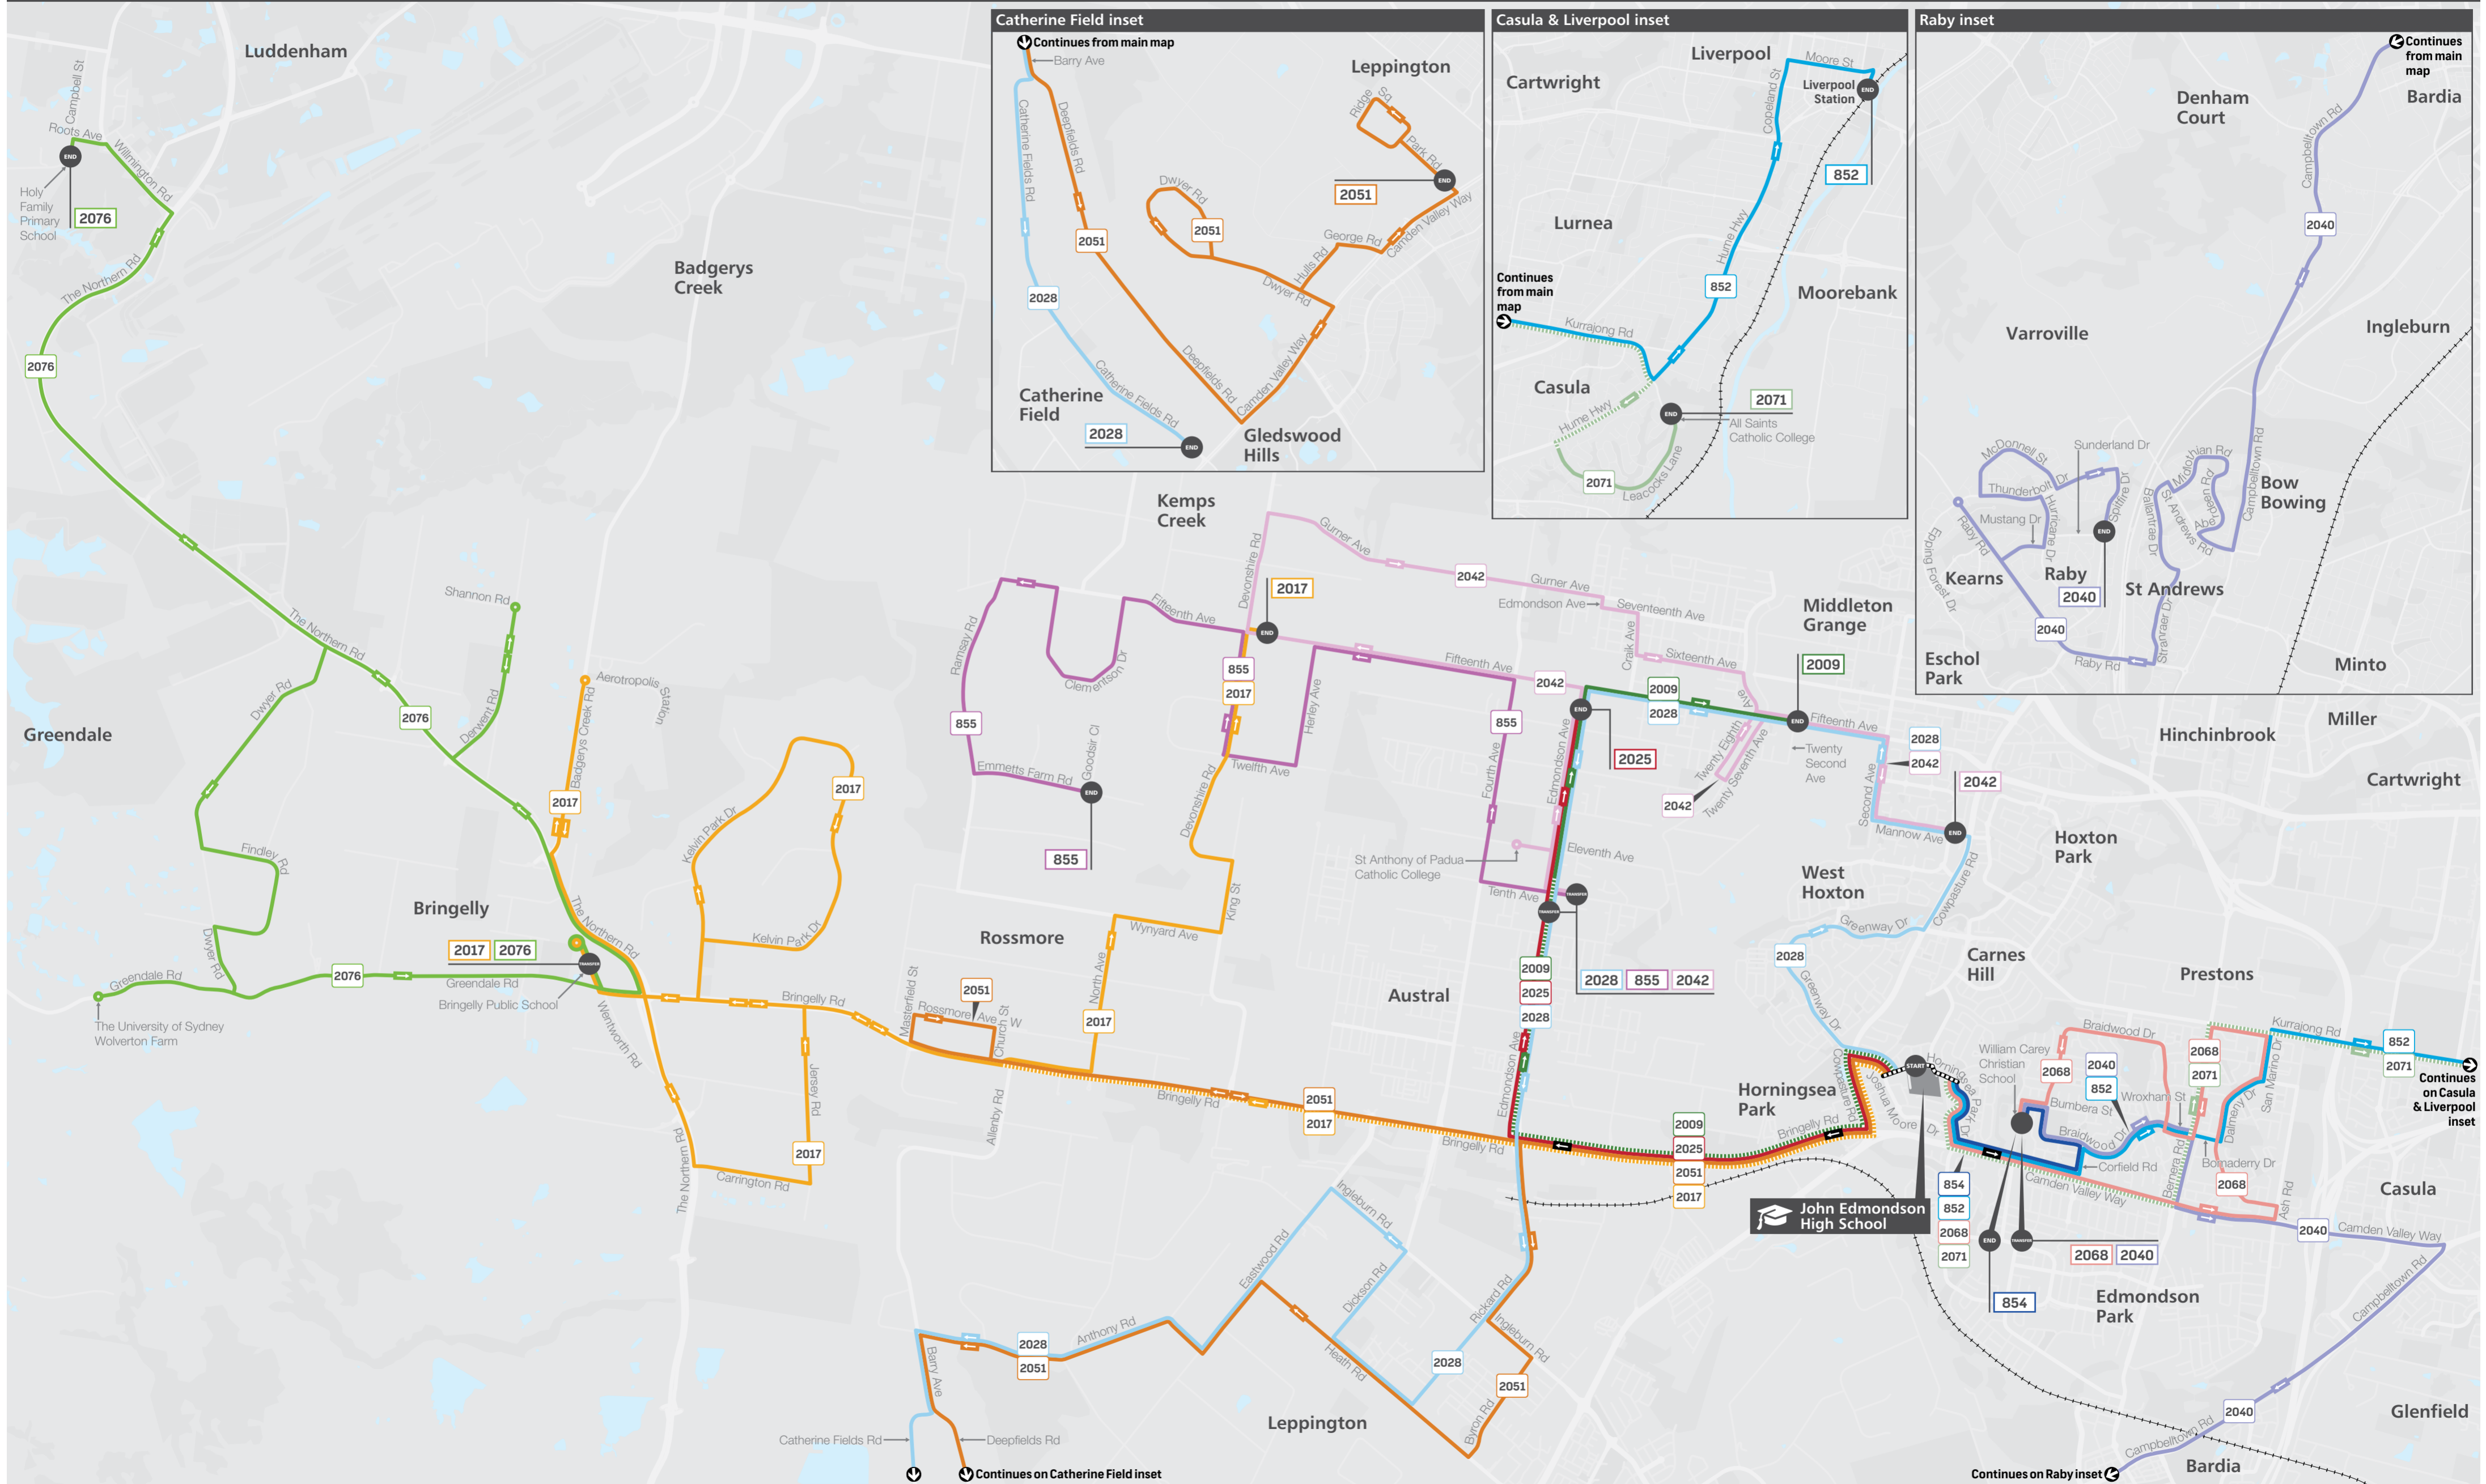

John Edmondson High School Timetable

Effective 10 March 2025

Afternoon bus route map

Page 6 of 6

The bus services contained in this timetable are run by Transit Systems.
For the most up-to-date times and travel options, use the Trip Planner or Departures at transportnsw.info. There may be more travel options available than those shown in this timetable.
Times are shown in 24-hour time (e.g. 5am = 05:00, 5pm = 17:00).
Information contained in this timetable is subject to change without notice. It does not include times for minor stops, short term changes, real-time information or any disruption alerts.