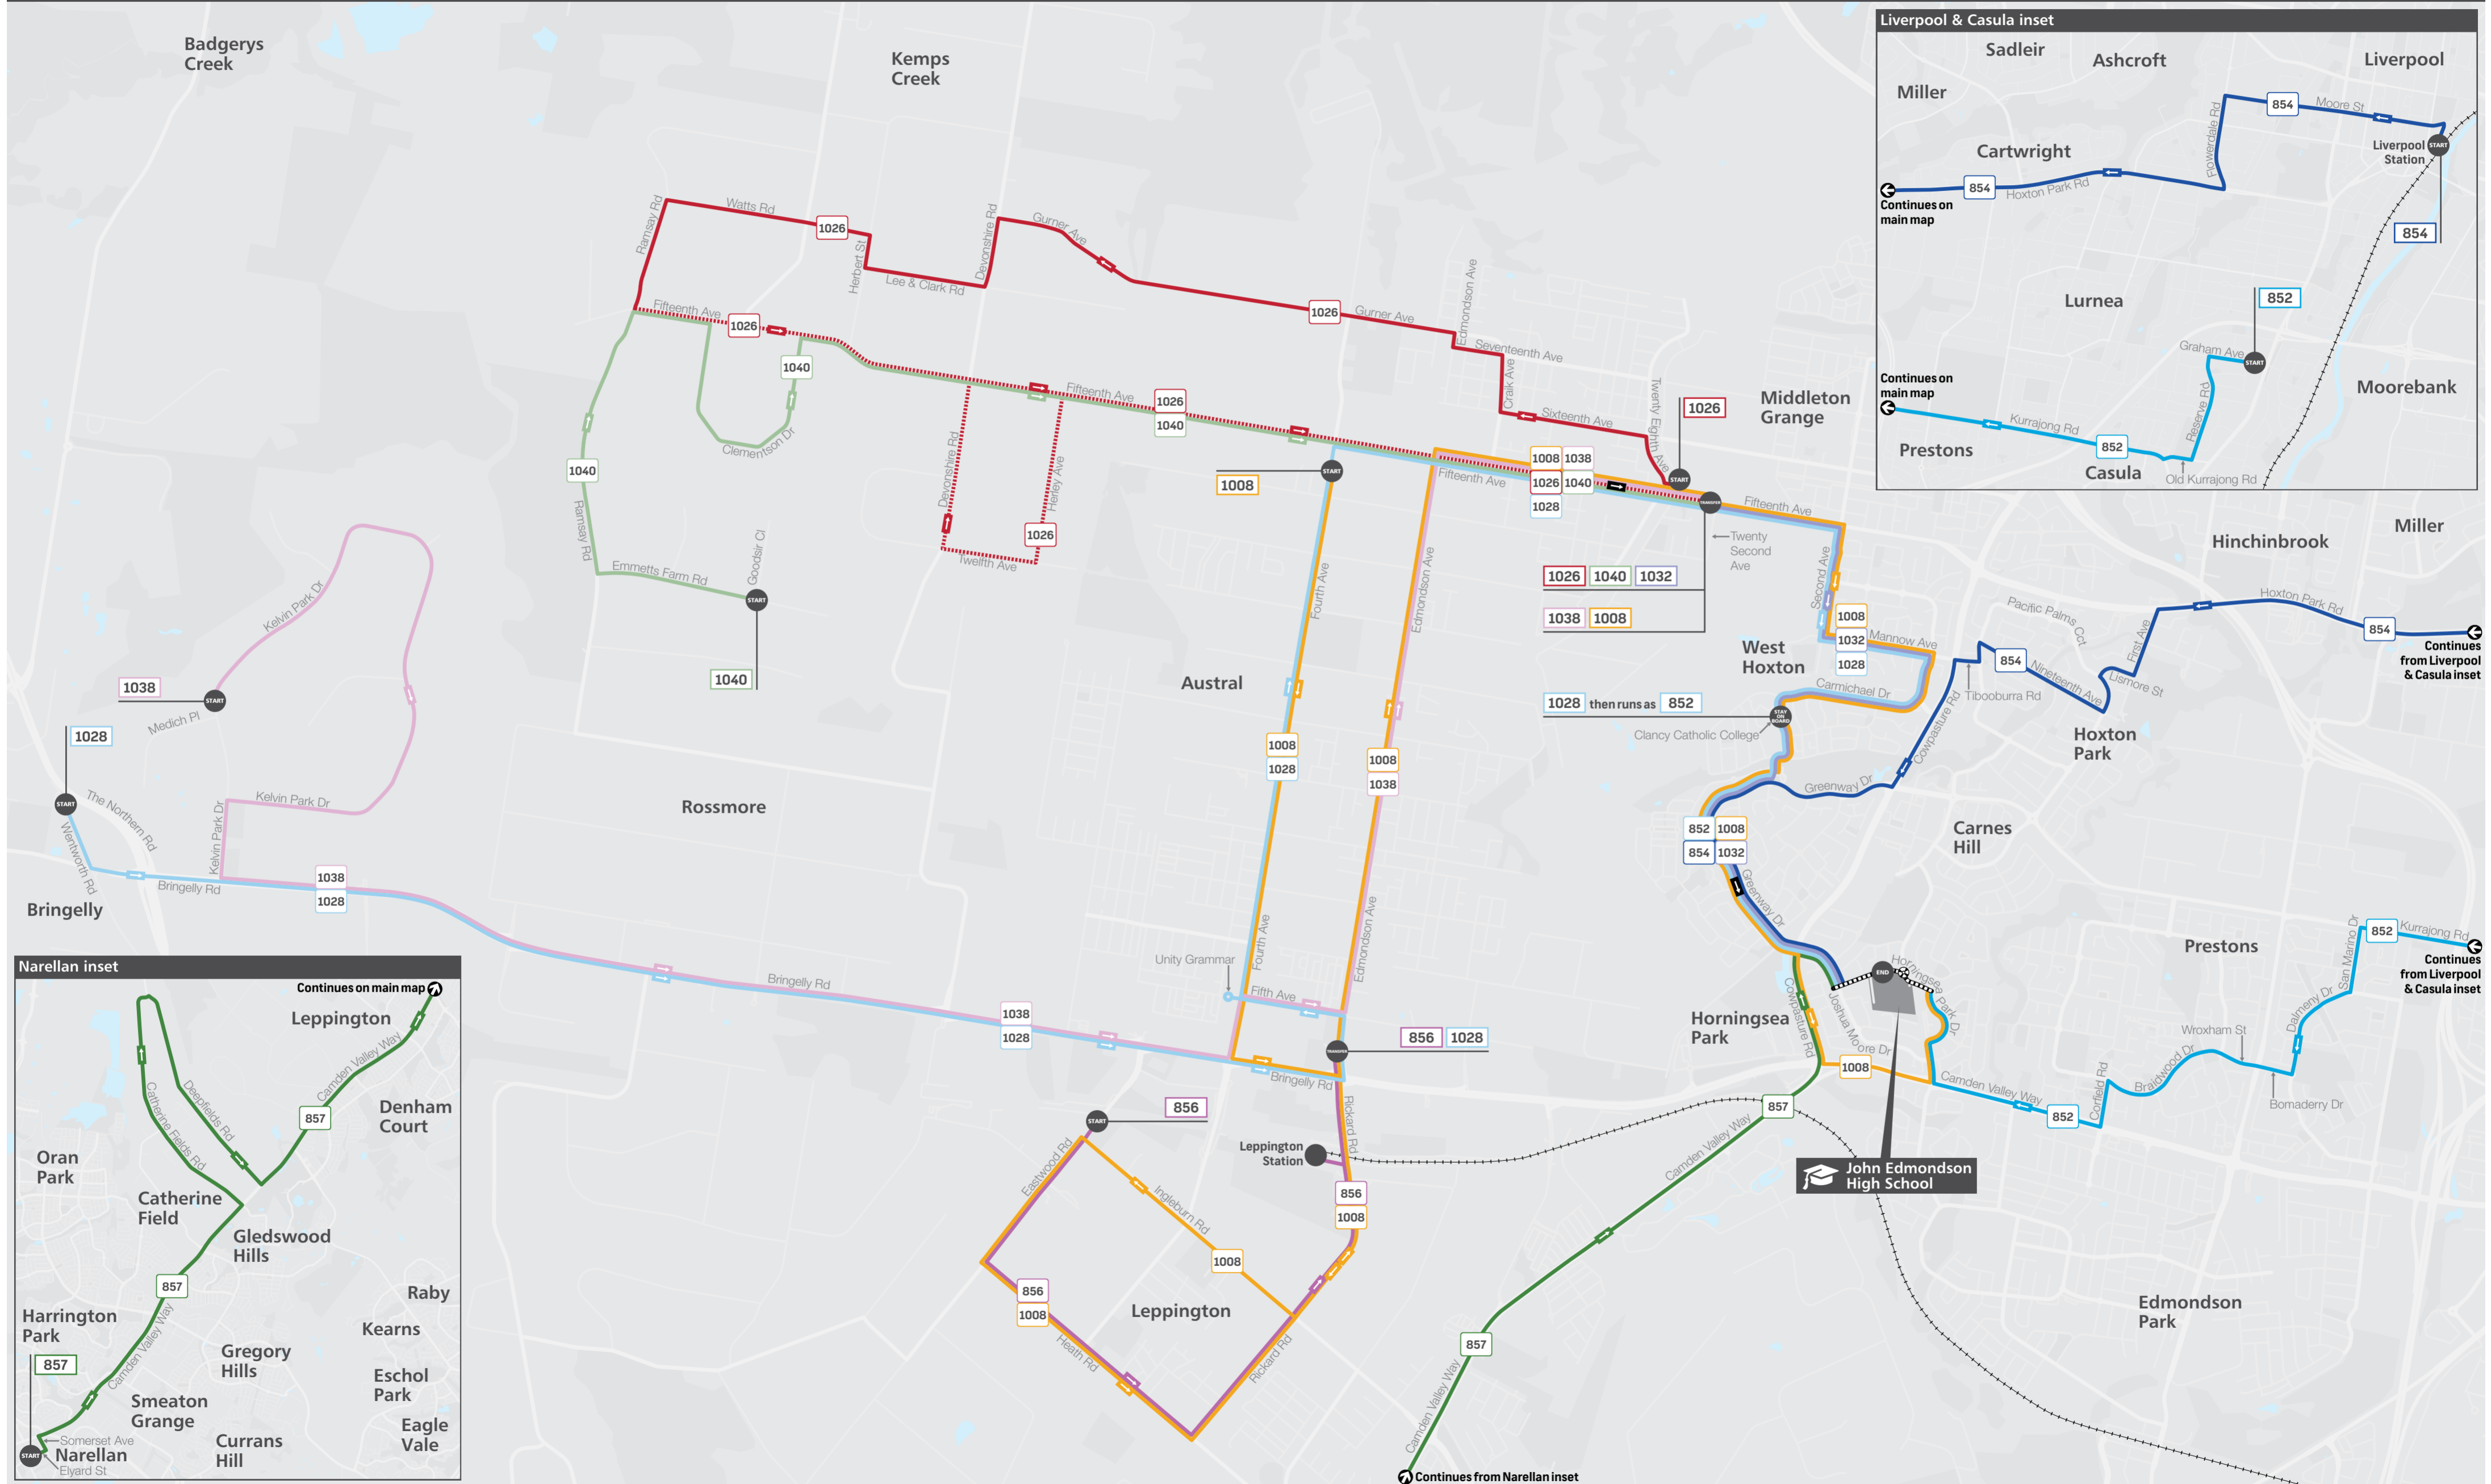

John Edmondson High School Timetable

Effective 10 March 2025

Morning bus route map

Page 3 of 6

The bus services contained in this timetable are run by Transit Systems.
For the most up-to-date times and travel options, use the Trip Planner or Departures at transportnsw.info. There may be more travel options available than those shown in this timetable.
Times are shown in 24-hour time (e.g. 5am = 05:00, 5pm = 17:00).
Information contained in this timetable is subject to change without notice. It does not include times for minor stops, short term changes, real-time information or any disruption alerts.

Barrings & Donohue/Transit Systems