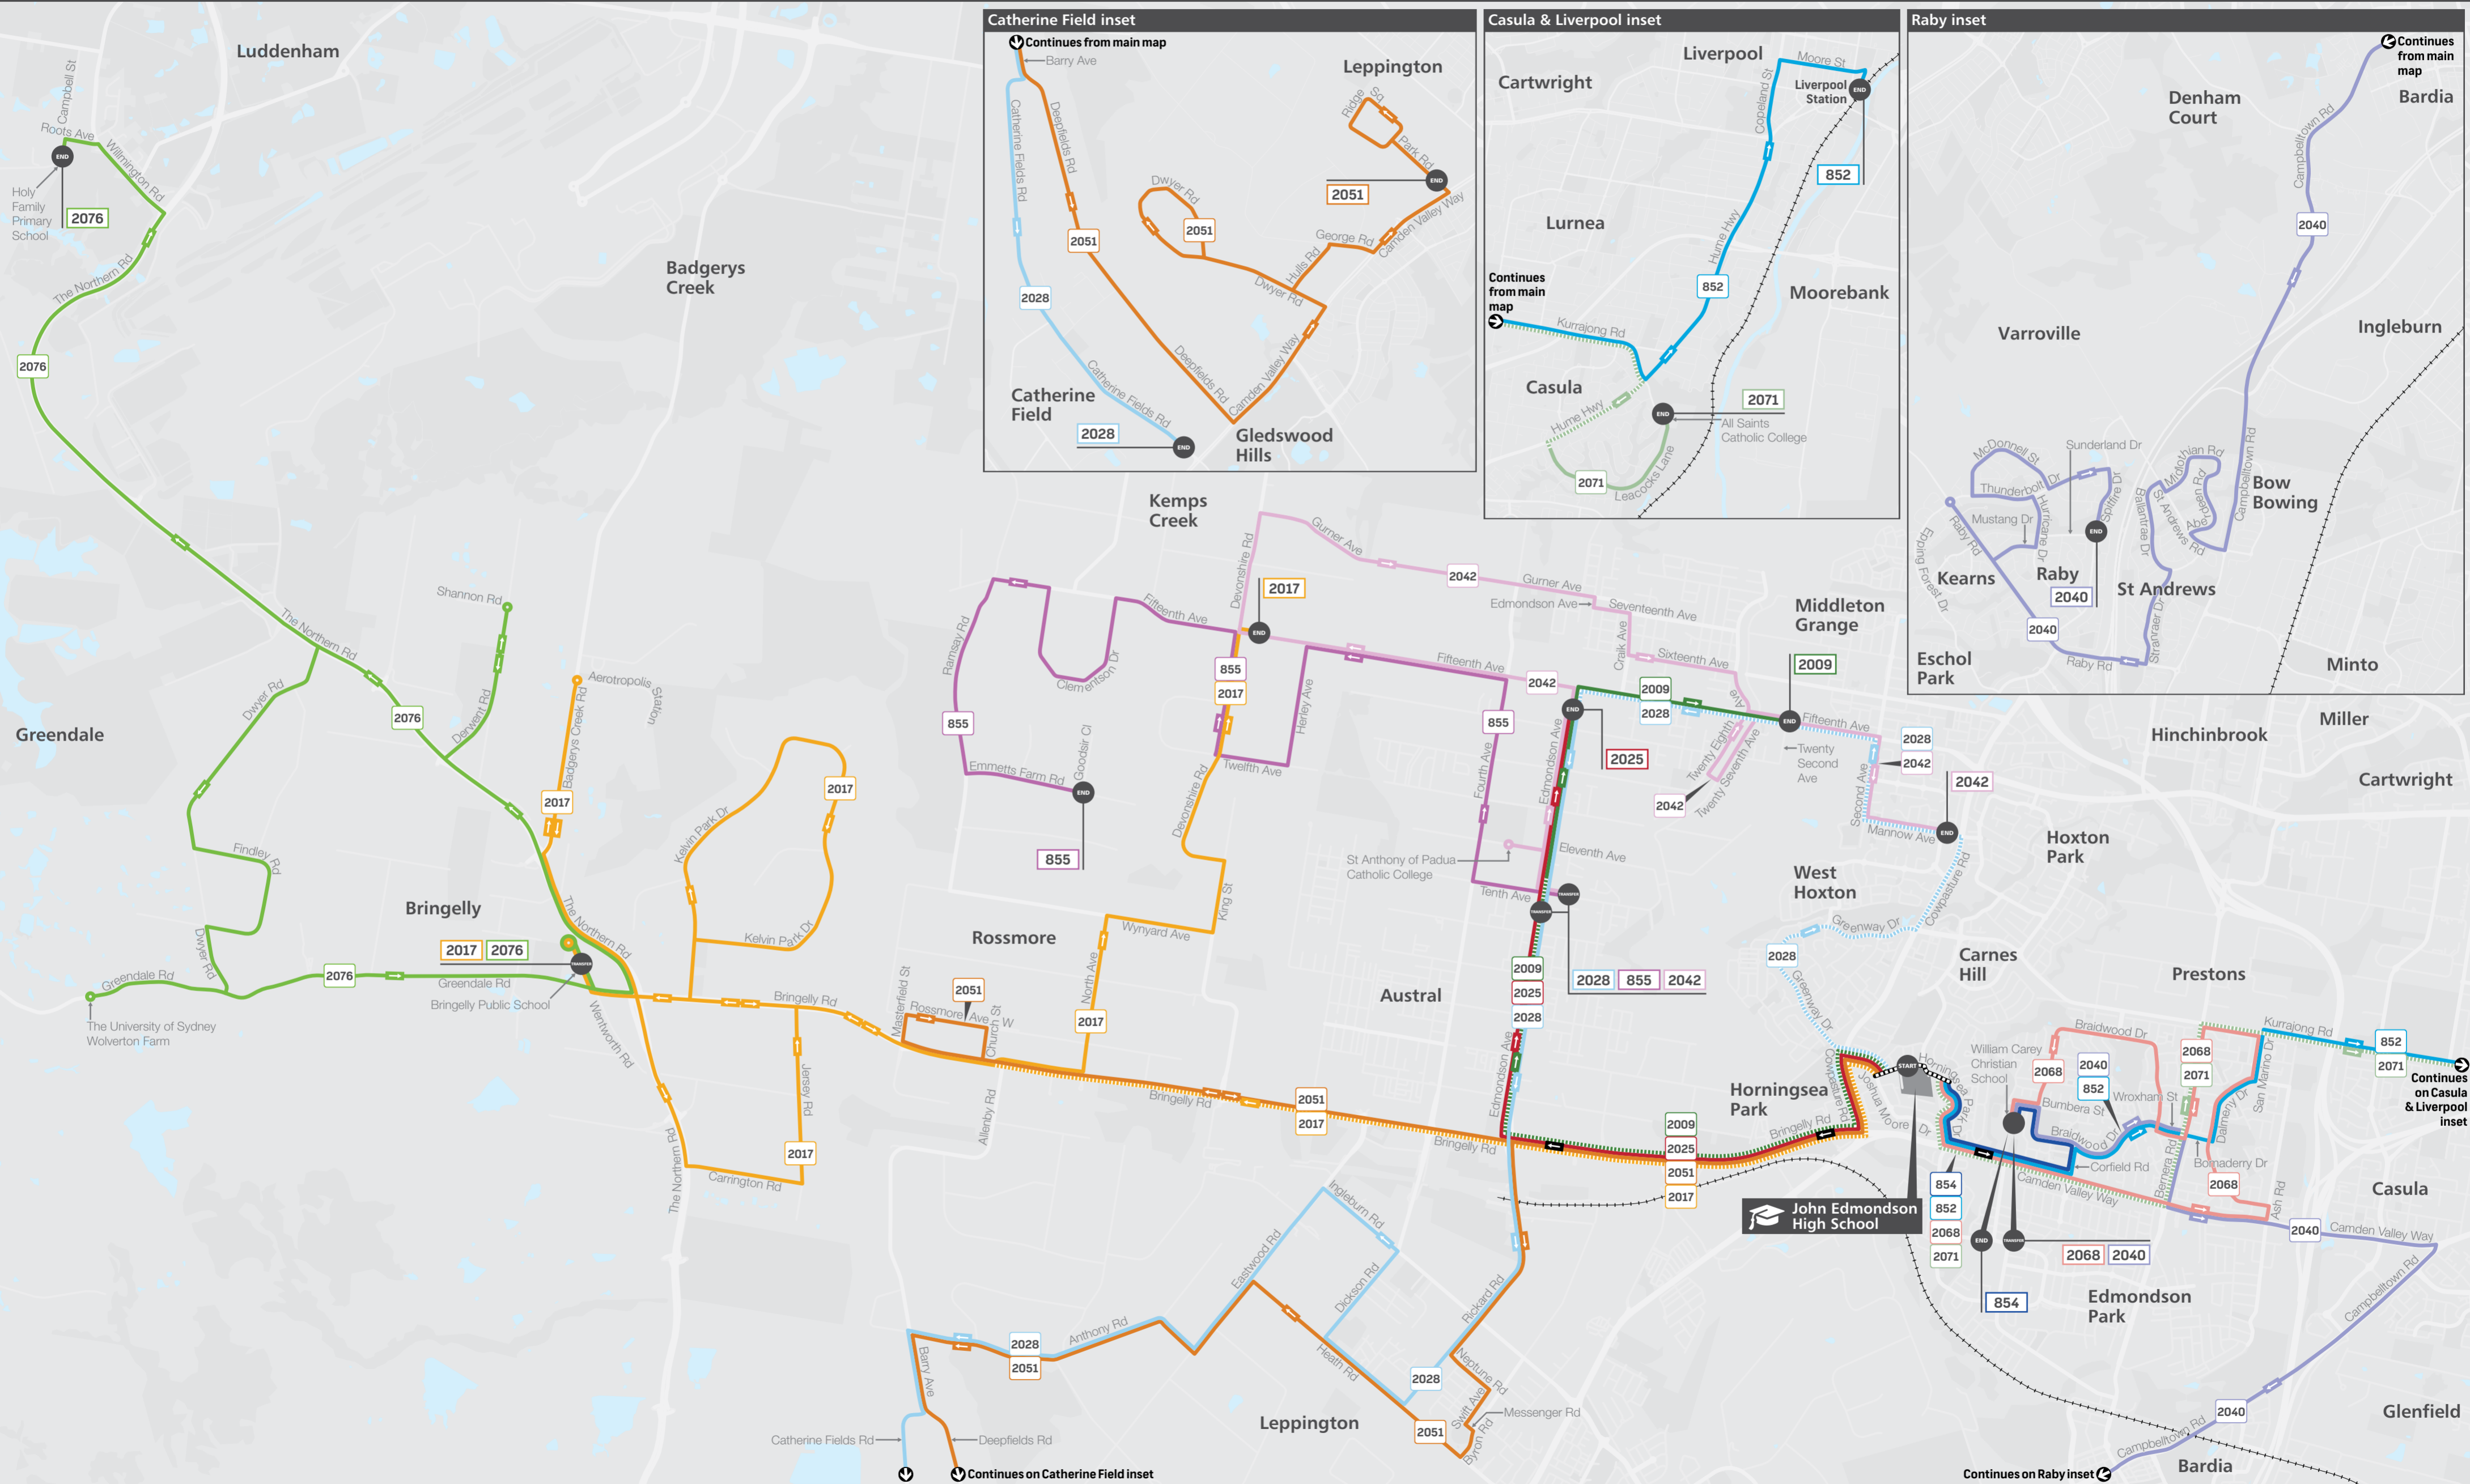

John Edmondson High School Timetable

Effective 8 October 2023. Revised April 2024

Afternoon bus route map

Page 6 of 6

The bus services contained in this timetable are run by Transit Systems.
For the most up-to-date times and travel options, use the Trip Planner or Departures at transportnsw.info. There may be more travel options available than those shown in this timetable.
Times are shown in 24-hour time (e.g. 5am = 05:00, 5pm = 17:00).
Information contained in this timetable is subject to change without notice. It does not include times for minor stops, short term changes, real-time information or any disruption alerts.