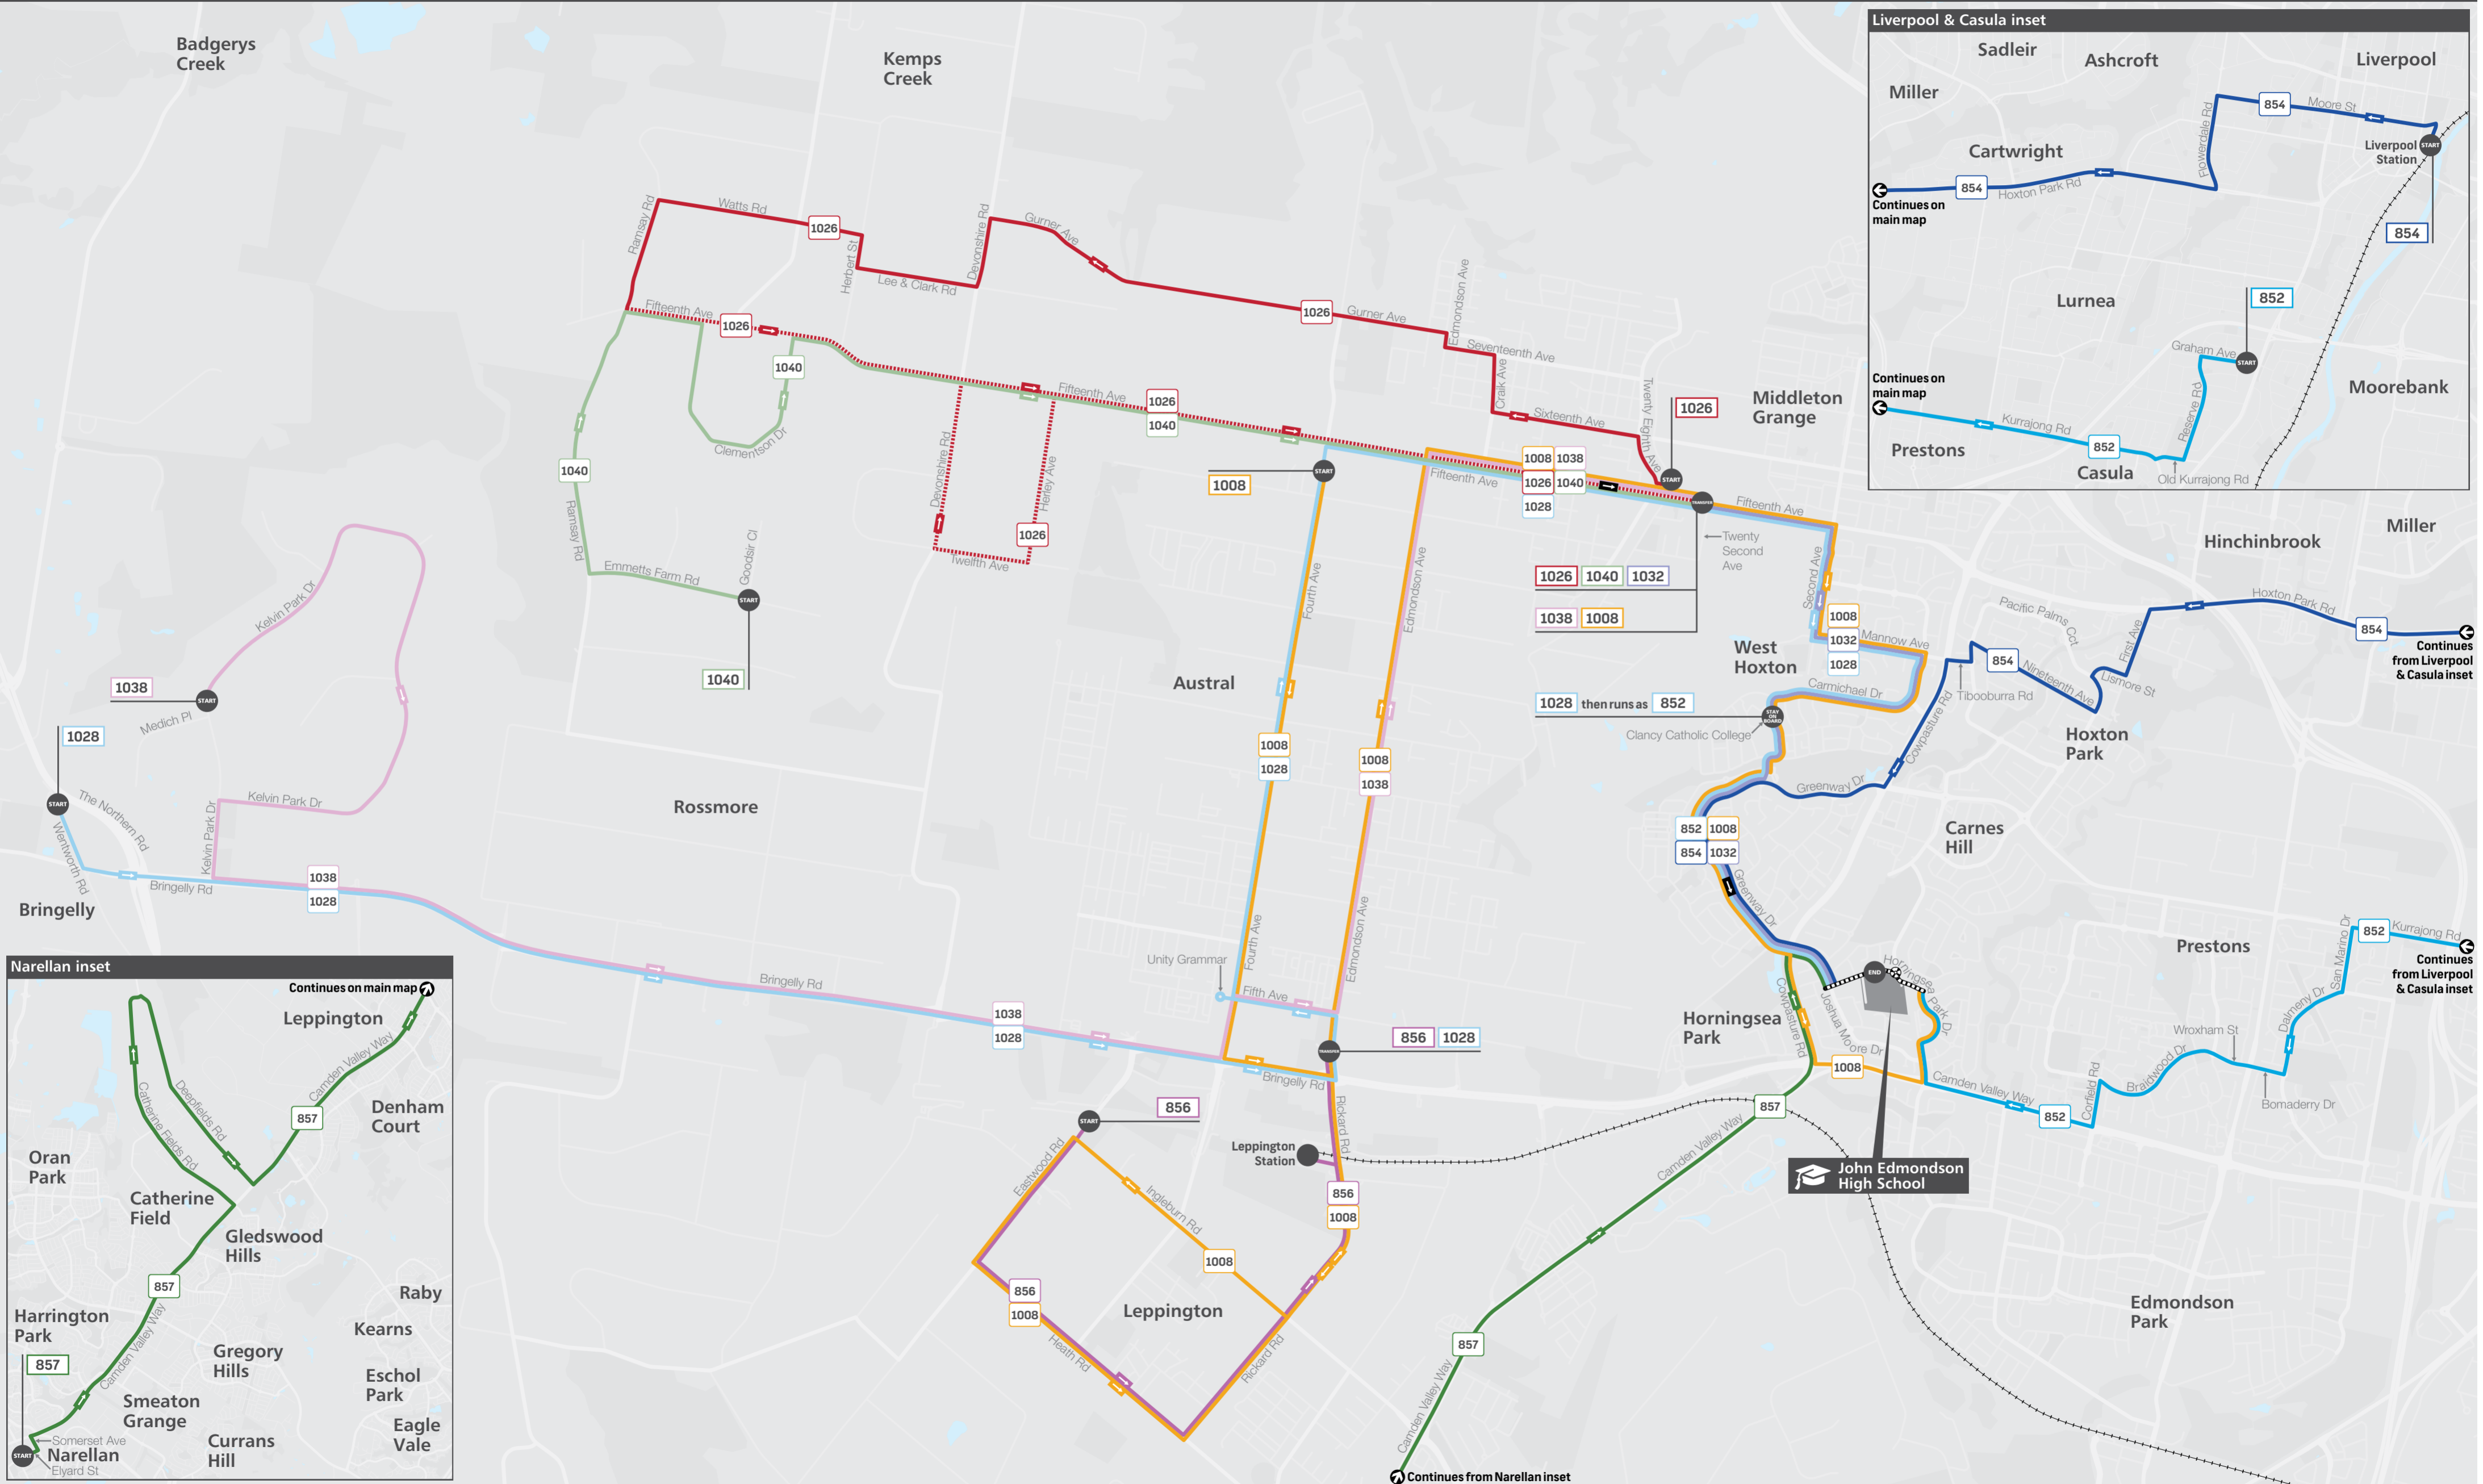

John Edmondson High School Timetable

Effective 8 October 2023. Revised April 2024

Morning bus route map

Page 3 of 6

The bus services contained in this timetable are run by Transit Systems.
For the most up-to-date times and travel options, use the Trip Planner or Departures at transportnsw.info. There may be more travel options available than those shown in this timetable.
Times are shown in 24-hour time (e.g. 5am = 05:00, 5pm = 17:00).
Information contained in this timetable is subject to change without notice. It does not include times for minor stops, short term changes, real-time information or any disruption alerts.